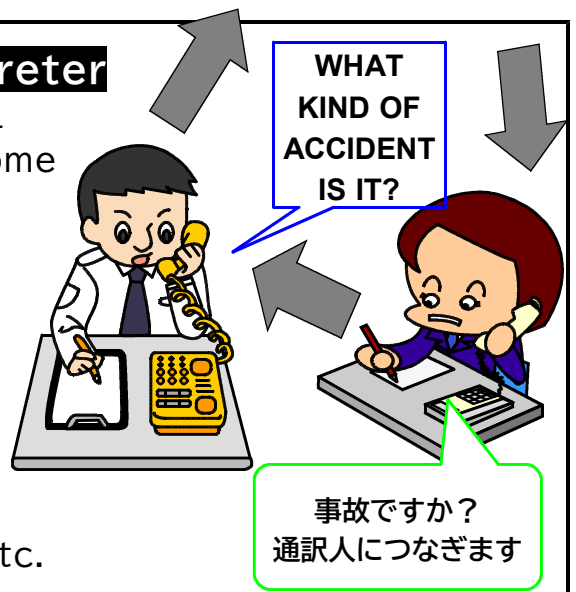

② Three-Party Call with Interpreter

When a non-Japanese speaker dial "110", the police will ask him/her some questions via an interpreter of Interpretation Center.

※ The following questions will be asked by the police.

Please answer without rush.

- What happened
- When and where it happened
- Your name, telephone number, etc.